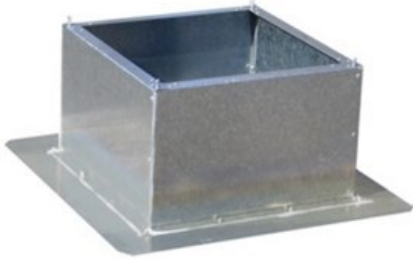

Information

JBS

Flat roof up stand.

For mounting a fan on a flat roof without up stands.
For use on horizontal roofs.
Internal insulation to prevent condensation.
Supplied with screws and gasket for a complete weather seal.

Models

REF	Item Description
5136820000	JBS-010/020
5136820100	JBS-030/040
5136820200	JBS-060/080
5136820300	JBS-105/110
5136816500	JBS-1100
5136817300	JBS-1250
5136820400	JBS-140/195/250
5136810800	JBS-300
5136811600	JBS-435
5136812400	JBS-560
5136813200	JBS-630
5136814000	JBS-710
5136815700	JBS-905

Performance

1 JBS-010/020

JBS

JBS
Flat roof up stand.

For mounting a fan on a flat roof without up stands.
For use on horizontal roofs.
Internal insulation to prevent condensation.
Supplied with screws and gasket for a complete weather seal.