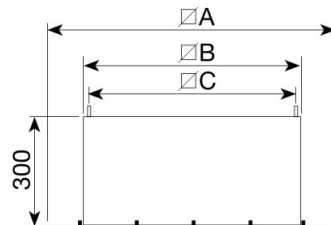

A	B	C
428	368	344

5136820100 - JBS-030/040 - Flat roof up stand for mounting a roof fan on a flat roof without up stand.