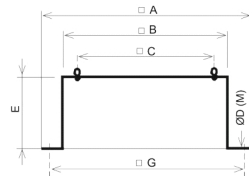

A	B	C	E	G
1260	1079	840	400	1170