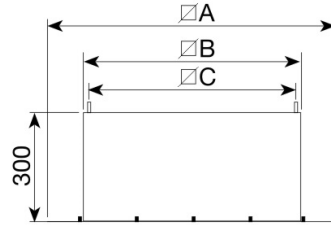

5136820200 - JBS-060/080 - Flat roof up stand for mounting a roof fan on a flat roof without up stand.

A	B	C
658	598	570

5136820300 - JBS-105/110 - Flat roof up stand for mounting a roof fan on a flat roof without up stand.