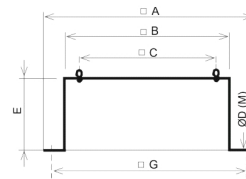

A	B	C	E	G
470	289	245	300	380

5136811600 - JBS-435 - Flat roof up stand for mounting a roof fan on a flat roof without up stand.

A	B	C	E	G
600	419	330	300	510

5136812400 - JBS-560 - Flat roof up stand for mounting a roof fan on a flat roof without up stand.