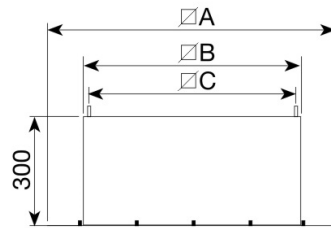

A	B	C
926	866	830

5136810800 - JBS-300 - Flat roof up stand for mounting a roof fan on a flat roof without up stand.