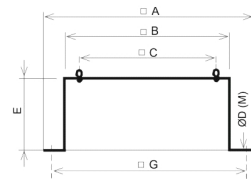

A	B	C	E	G
1065	884	750	300	975