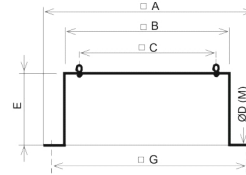

5136811600 - JBS-435 - Flat roof up stand for mounting a roof fan on a flat roof without up stand.

A	B	C	E	G
600	419	330	300	510

5136812400 - JBS-560 - Flat roof up stand for mounting a roof fan on a flat roof without up stand.