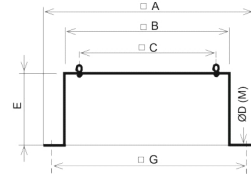

A	B	C	E	G
725	544	450	300	635

5136813200 - JBS-630 - Flat roof up stand for mounting a roof fan on a flat roof without up stand.

A	B	C	E	G
795	614	535	300	705

5136814000 - JBS-710 - Flat roof up stand for mounting a roof fan on a flat roof without up stand.