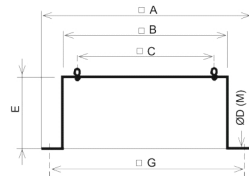

A	B	C	E	G
470	289	245	300	380