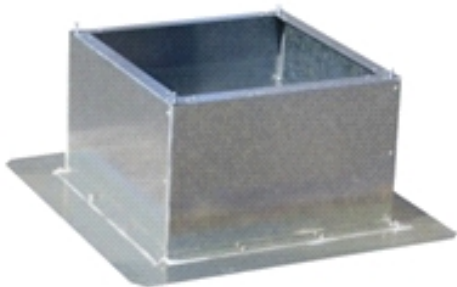

Performance

1 JBS-010/020

JBS

JBS
Flat roof up stand.

For mounting a fan on a flat roof without up stands.
For use on horizontal roofs.
Internal insulation to prevent condensation.
Supplied with screws and gasket for a complete weather seal.

A	B	C
538	478	450

5136820200 - JBS-060/080 - Flat roof up stand for mounting a roof fan on a flat roof without up stand.

A	B	C
658	598	570

5136820300 - JBS-105/110 - Flat roof up stand for mounting a roof fan on a flat roof without up stand.

A	B	C
758	698	668

5136816500 - JBS-1100 - Flat roof up stand for mounting a roof fan on a flat roof without up stand.

A	B	C	E	G
1260	1079	840	400	1170

5136817300 - JBS-1250 - Flat roof up stand for mounting a roof fan on a flat roof without up stand.

A	B	C	E	G
1410	1230	950	400	1320

5136820400 - JBS-140/195/250 - Flat roof up stand for mounting a roof fan on a flat roof without up stand.

A	B	C
926	866	830

5136810800 - JBS-300 - Flat roof up stand for mounting a roof fan on a flat roof without up stand.