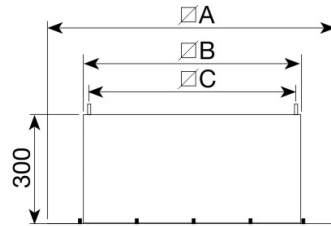

A	B	C
538	478	450

5136820200 - JBS-060/080 - Flat roof up stand for mounting a roof fan on a flat roof without up stand.

A	B	C
658	598	570

5136820300 - JBS-105/110 - Flat roof up stand for mounting a roof fan on a flat roof without up stand.