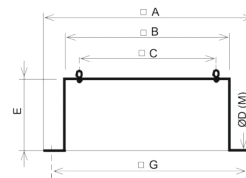

A	B	C	E	G
795	614	535	300	705