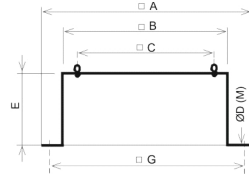

A	B	C
758	698	668

5136816500 - JBS-1100 - Flat roof up stand for mounting a roof fan on a flat roof without up stand.

A	B	C	E	G
1260	1079	840	400	1170

5136817300 - JBS-1250 - Flat roof up stand for mounting a roof fan on a flat roof without up stand.