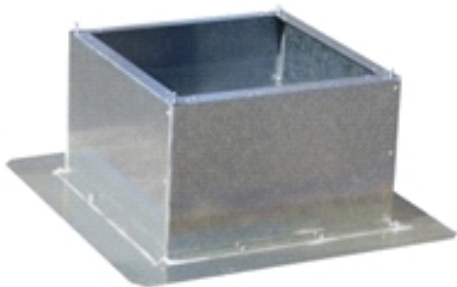

Information

JBS

Flat roof up stand.

For mounting a fan on a flat roof without up stands.
For use on horizontal roofs.
Internal insulation to prevent condensation.
Supplied with screws and gasket for a complete weather seal.

Models

REF	Item Description
5136820000	JBS-010/020
5136820100	JBS-030/040
5136820200	JBS-060/080
5136820300	JBS-105/110
5136816500	JBS-1100
5136817300	JBS-1250
5136820400	JBS-140/195/250
5136810800	JBS-300
5136811600	JBS-435
5136812400	JBS-560
5136813200	JBS-630
5136814000	JBS-710
5136815700	JBS-905

Performance

1 JBS-010/020

JBS

JBS
Flat roof up stand.

For mounting a fan on a flat roof without up stands.
For use on horizontal roofs.
Internal insulation to prevent condensation.
Supplied with screws and gasket for a complete weather seal.

5136820000 - JBS-010/020 - Flat roof up stand for mounting a roof fan on a flat roof without up stand.

A	B	C
428	368	344

5136820100 - JBS-030/040 - Flat roof up stand for mounting a roof fan on a flat roof without up stand.