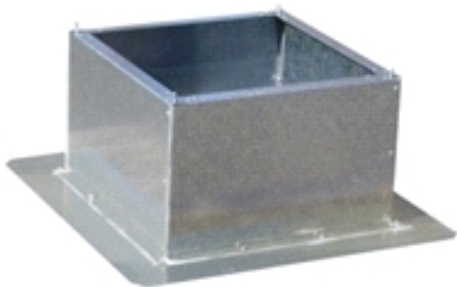

Performance

1 JBS-010/020

JBS

JBS
Flat roof up stand.

For mounting a fan on a flat roof without up stands.
For use on horizontal roofs.
Internal insulation to prevent condensation.
Supplied with screws and gasket for a complete weather seal.

5136820000 - JBS-010/020 - Flat roof up stand for mounting a roof fan on a flat roof without up stand.

A	B	C
428	368	344

5136820100 - JBS-030/040 - Flat roof up stand for mounting a roof fan on a flat roof without up stand.

A	B	C
538	478	450

5136820200 - JBS-060/080 - Flat roof up stand for mounting a roof fan on a flat roof without up stand.

A	B	C
658	598	570

5136820300 - JBS-105/110 - Flat roof up stand for mounting a roof fan on a flat roof without up stand.

A	B	C
758	698	668

5136816500 - JBS-1100 - Flat roof up stand for mounting a roof fan on a flat roof without up stand.

A	B	C	E	G
1260	1079	840	400	1170

5136817300 - JBS-1250 - Flat roof up stand for mounting a roof fan on a flat roof without up stand.