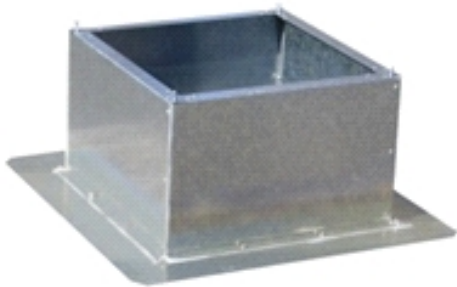

Information

JBS

Flat roof up stand.

For mounting a fan on a flat roof without up stands.
For use on horizontal roofs.
Internal insulation to prevent condensation.
Supplied with screws and gasket for a complete weather seal.

Models

REF	Item Description
5136820000	JBS-010/020
5136820100	JBS-030/040
5136820200	JBS-060/080
5136820300	JBS-105/110
5136816500	JBS-1100
5136817300	JBS-1250
5136820400	JBS-140/195/250
5136810800	JBS-300
5136811600	JBS-435
5136812400	JBS-560
5136813200	JBS-630
5136814000	JBS-710
5136815700	JBS-905

Performance

1 JBS-010/020

JBS

JBS
Flat roof up stand.

For mounting a fan on a flat roof without up stands.
For use on horizontal roofs.
Internal insulation to prevent condensation.
Supplied with screws and gasket for a complete weather seal.

5136820000 - JBS-010/020 - Flat roof up stand for mounting a roof fan on a flat roof without up stand.

A	B	C
428	368	344

5136820100 - JBS-030/040 - Flat roof up stand for mounting a roof fan on a flat roof without up stand.