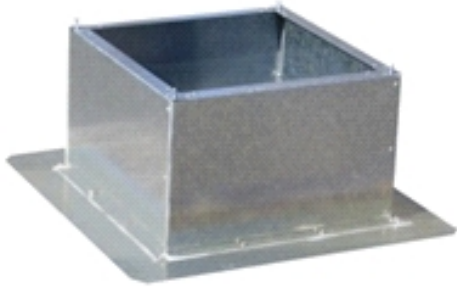

Information

JBS

Flat roof up stand.

For mounting a fan on a flat roof without up stands.
For use on horizontal roofs.
Internal insulation to prevent condensation.
Supplied with screws and gasket for a complete weather seal.

Performance

1 JBS-010/020

JBS

JBS
Flat roof up stand.

For mounting a fan on a flat roof without up stands.
For use on horizontal roofs.
Internal insulation to prevent condensation.
Supplied with screws and gasket for a complete weather seal.

5136820000 - JBS-010/020 - Flat roof up stand for mounting a roof fan on a flat roof without up stand.

A	B	C
428	368	344

5136820100 - JBS-030/040 - Flat roof up stand for mounting a roof fan on a flat roof without up stand.

A	B	C
538	478	450

5136820200 - JBS-060/080 - Flat roof up stand for mounting a roof fan on a flat roof without up stand.

A	B	C
658	598	570

5136820300 - JBS-105/110 - Flat roof up stand for mounting a roof fan on a flat roof without up stand.