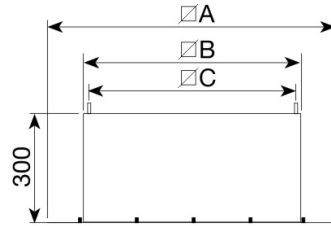

JBS

JBS
Flat roof up stand.

For mounting a fan on a flat roof without up stands.
For use on horizontal roofs.
Internal insulation to prevent condensation.
Supplied with screws and gasket for a complete weather seal.

5136820000 - JBS-010/020 - Flat roof up stand for mounting a roof fan on a flat roof without up stand.