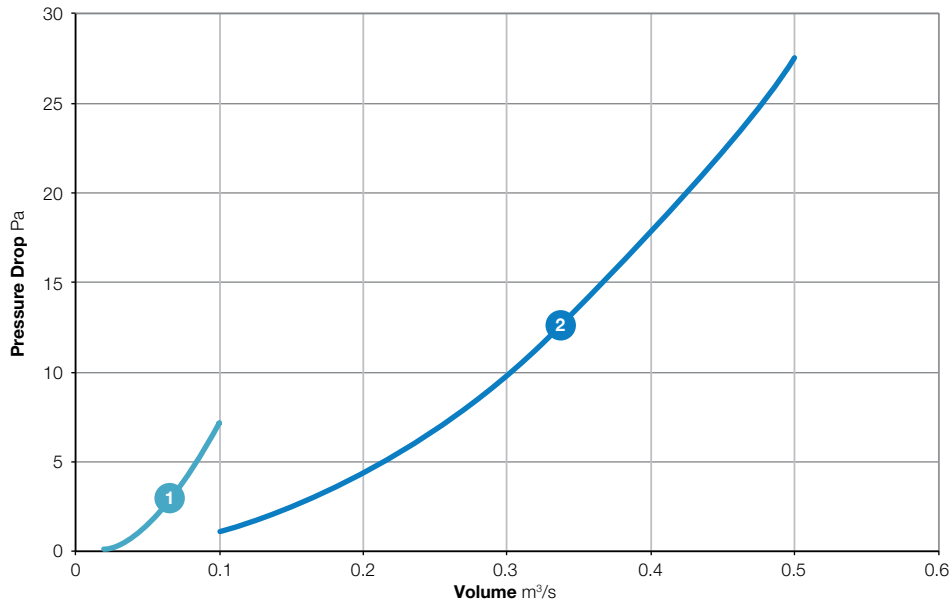

MINIFLOW SMF

Horizontal Roof Cowl

MINIFLOW SMF

Overview

- UV Stabilised
- Maintenance free
- Up to 30° roof pitch
- Goose Wing Grey paint finish (BS 00-A-05)

Cowl Pressure Drop Curve

- 1 SMF13
- 2 SMF20/3

Product Code	A	B	C	D	E	F	Weight Kg
SMF13	310	276	200	30	200	250	1.9
SMF20/30	570	430	350	60	350	410	4.6