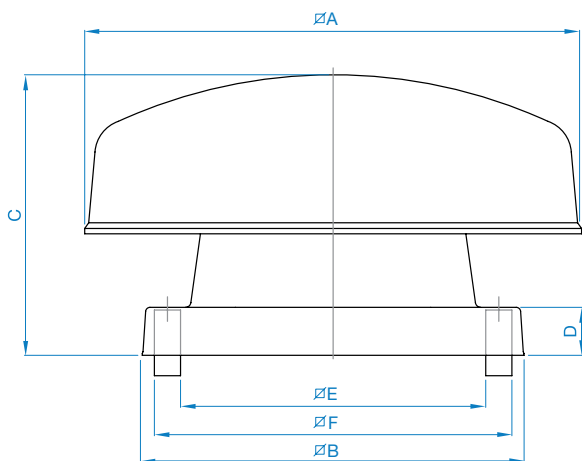

MINIFLOW SMF

Horizontal Roof Cowl

MINIFLOW SMF

Overview

- UV Stabilised
- Maintenance free
- Up to 30° roof pitch
- Goose Wing Grey paint finish (BS 00-A-05)

Cowl Pressure Drop Curve

- 1 SMF13
- 2 SMF20/3

Product Code	A	B	C	D	E	F	Weight Kg
SMF13	310	276	200	30	200	250	1.9
SMF20/30	570	430	350	60	350	410	4.6