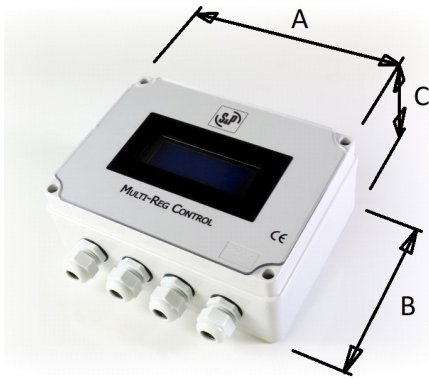

MULTI-REG CONTROLLER

Performance Chart

Drawing

A	B	C
196	145	82