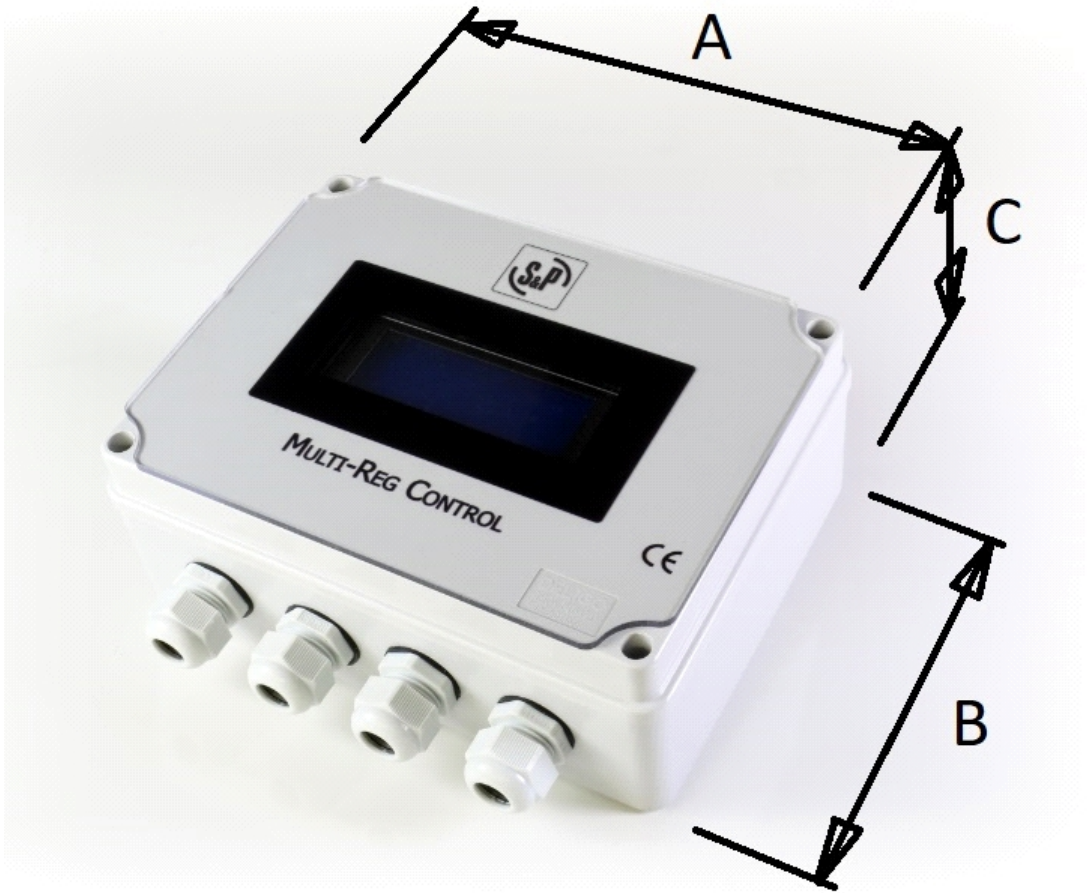

MULTI-REG CONTROLLER

Drawing

A	B	C
196	145	82