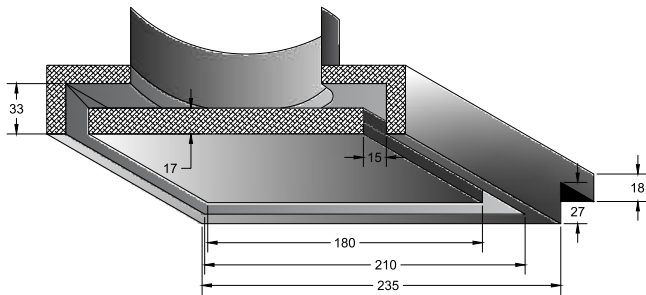

SQUARE 100/125

SQUARE SLOT

100/125 mm

DIAMETER OF COUPLING SLEEVE

2.40 kg

WEIGHT WITHOUT PACKAGING (NET)

Airborne noise and resistance, 1 m.