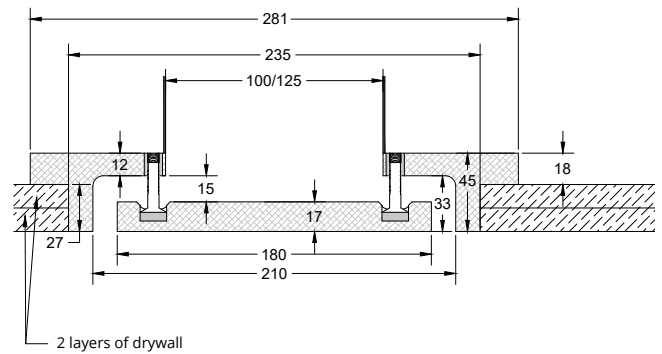

SQUARE 100/125

SQUARE SLOT

100/125 mm

DIAMETER OF COUPLING SLEEVE

2.40 kg

WEIGHT WITHOUT PACKAGING (NET)

Airborne noise and resistance, 1 m.